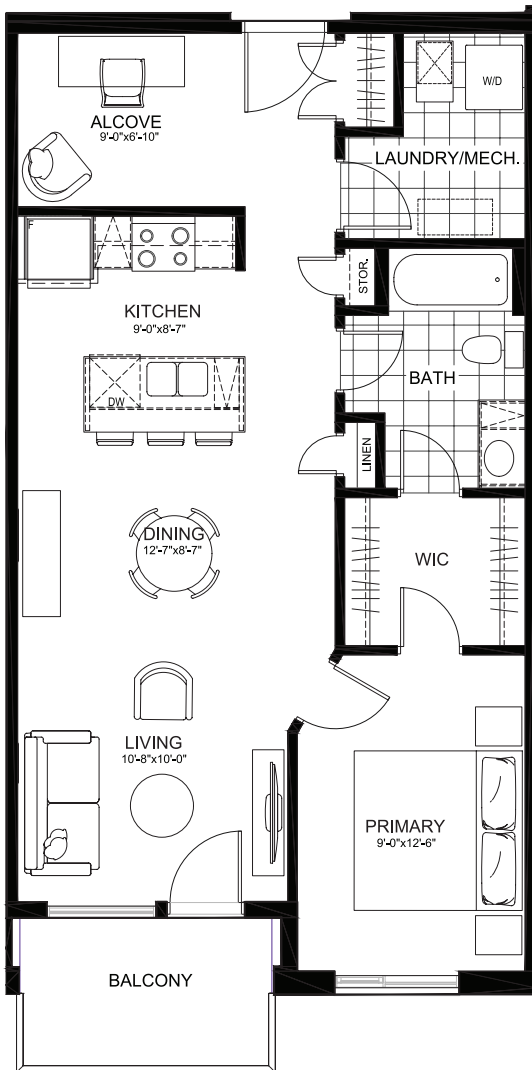

THE DOMINION

786 SQ. FT.

Suites: 105, 106, 107, 205, 206, 305, 306 / ALT: 207, 307

1 Bedroom + Alcove | 1 Bathroom

ALT