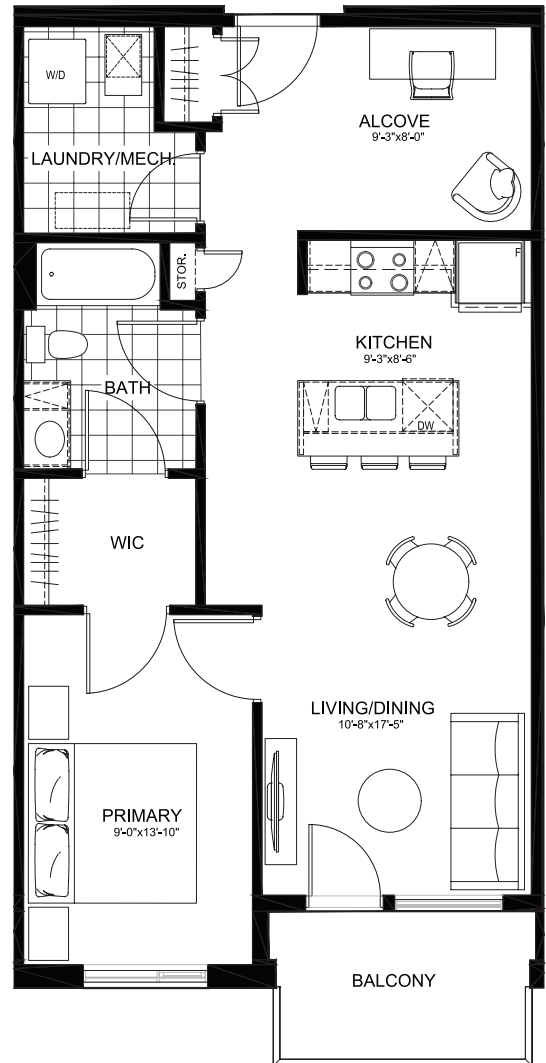

THE DOMINION

786 SQ. FT.

Suites: 105, 106, 107, 205, 206, 305, 306 / ALT: 207, 307

1 Bedroom + Alcove | 1 Bathroom

ALT