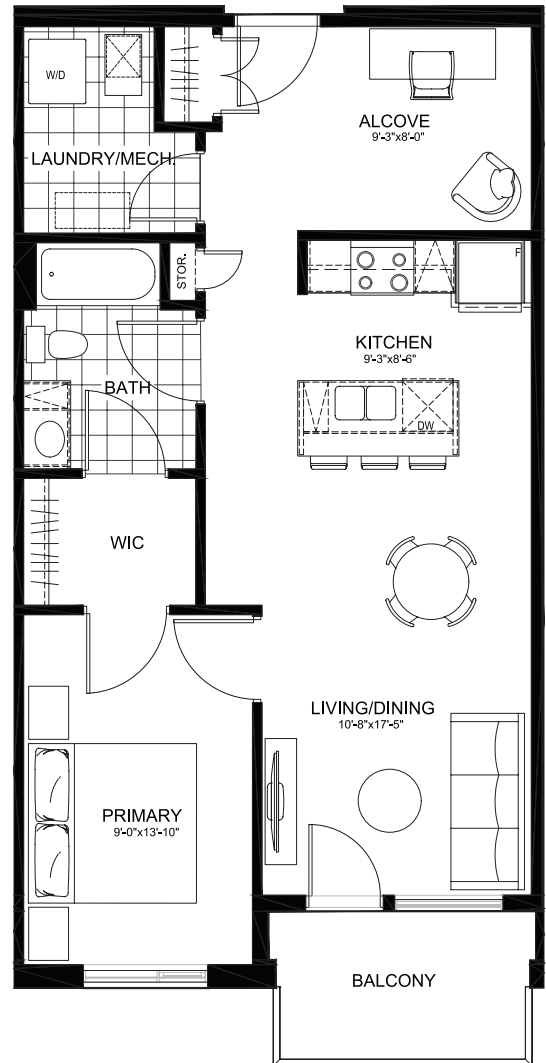

DOMINION

786 SQ. FT.

Suites: 105, 106, 107, 205, 206, 305, 306 / ALT: 207, 307

1 Bedroom + Alcove | 1 Bathroom

ALT