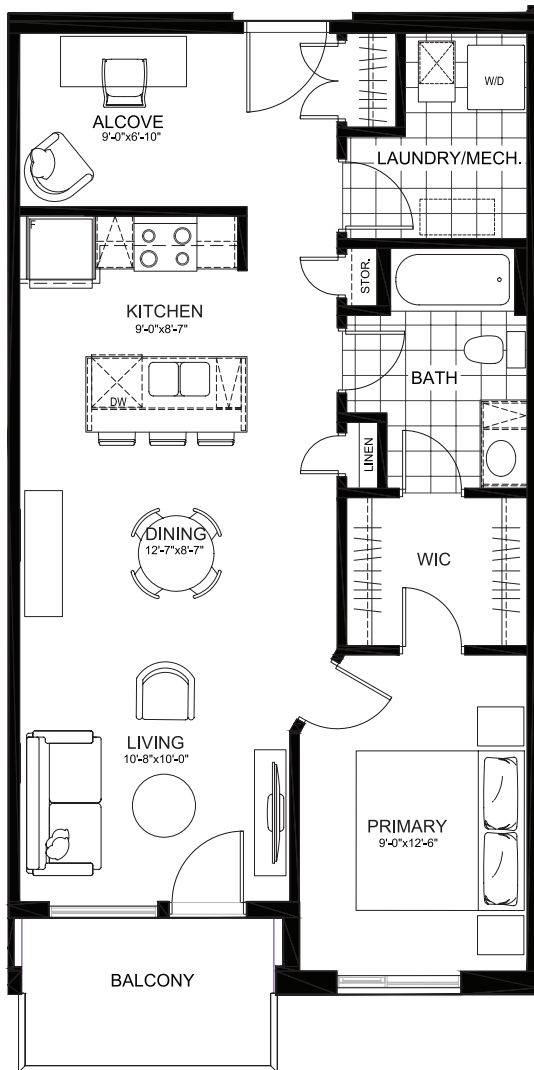

DOMINION

786 SQ. FT.

Suites: 105, 106, 107, 205, 206, 305, 306 / ALT: 207, 307

1 Bedroom + Alcove | 1 Bathroom

ALT